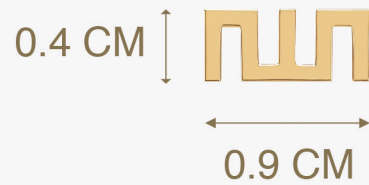

YATAGHAN

JEWELLERY

BANGLES

SIZE GUIDE

BANGLES HEIGHT & WIDTH

SIZE	MEASURE IN CM
15	15cm
16	15.5cm
17	16.5cm
18	17.35

BY SARAH ABUDAWOOD

YATAGHAN

JEWELLERY

ALLAH COLLECTION

BRACELETS

(XS)
EXTRA SMALL

(S)
SMALL

(M)
MEDIUM

BY SARAH ABUDAWOOD