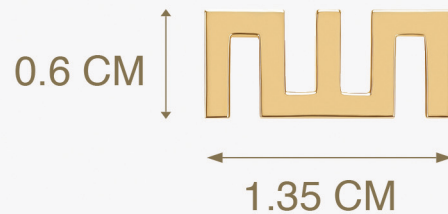

YATAGHAN

JEWELLERY

BANGLES

SIZE GUIDE

BANGLES HEIGHT & WIDTH

SIZE	MEASURE IN CM
15	15cm
16	15.5cm
17	16.5cm
18	17.35

BY SARAH ABUDAWOOD

YATAGHAN

JEWELLERY

ALLAH COLLECTION

BRACELETS

(XS)
EXTRA SMALL

(S)
SMALL

(M)
MEDIUM

BY SARAH ABUDAWOOD