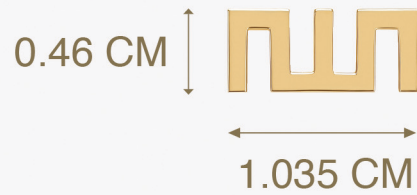

YATAGHAN

JEWELLERY

BANGLES

SIZE GUIDE

BANGLES HEIGHT & WIDTH

SIZE	MEASURE IN CM
15	15cm
16	15.5cm
17	16.5cm
18	17.35

BY SARAH ABUDAWOOD

YATAGHAN

JEWELLERY

ALLAH COLLECTION

BRACELETS

(XS)
EXTRA SMALL

(S)
SMALL

(M)
MEDIUM

BY SARAH ABUDAWOOD