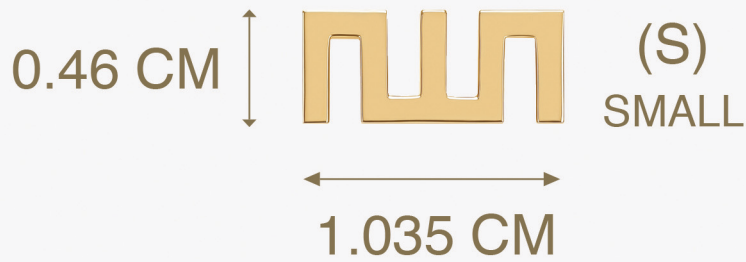

YATAGHAN

JEWELLERY

RING SIZE CONVERTER

RING SIZE	INNER DIAMETER IN MM	USA/UK	JAPAN
44	14.01	3	4
45	14.33	3 1/4	5
46	14.65	3 3/4	6
47	14.97	4	7
48	15.29	4 1/2	8
49	15.61	4 3/4	9
50	15.92	5 1/4	10
51	16.24	5 3/4	11
52	16.56	6	12
53	16.88	6 1/4	13
54	17.20	6 3/4	14
55	17.52	7 1/4	15
56	17.83	7 3/4	16
57	18.15	8	17
58	18.47	8 1/4	18
59	18.79	8 3/4	19
60	19	9	20
61	19.43	9 1/2	21
62	19.75	10	22
63	20.06	10 1/4	23
64	20.38	10 3/4	24

YATAGHAN

JEWELLERY

ALLAH COLLECTION

RINGS & EARRINGS

BY SARAH ABUDAWOOD